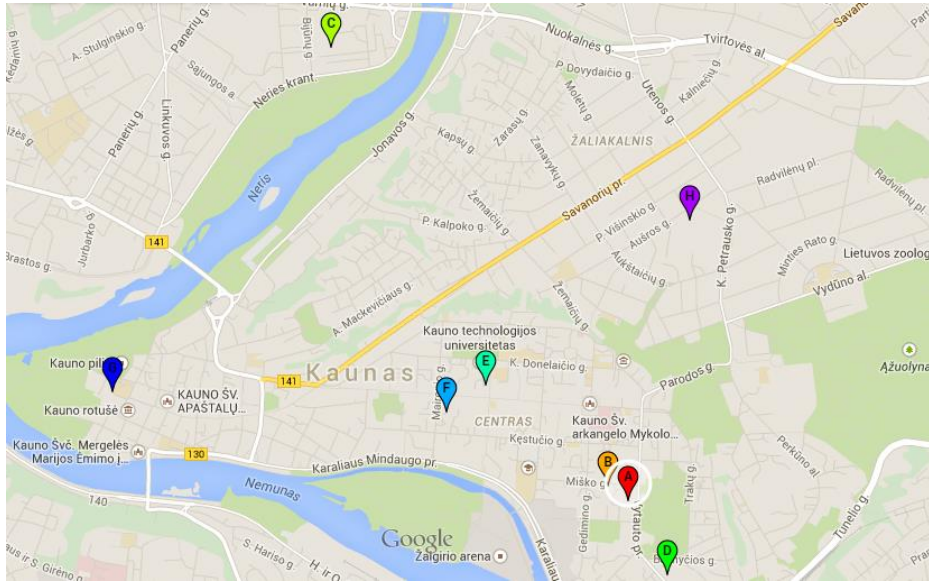

ENTRY FEE: only 6 – 7 years old one category 12 €, two categories – 20 €, to all other age groups one category – 15 €; two categories – 25 €, three categories – 35 €.

APPLICATION FORMS: must be sent before **31st of October 2017 y.** to k.bartkevicius@shotokan.lt email. Electronic version of application forms you can find on web site: www.shotokan.lt. The number of participants is not limited, **but the total number of participants may not exceed 400 participants.** Organizations that have delayed applications may be not registered event. **Attention!** Additional fee 8 € is charged for each change in category after 31st of October 2017 year.

ACCOMMODATION:

 - Competition place

<https://www.google.com/maps/d/edit?mid=zDURGLohyY5o.kpf0KoHgynGo>

Hotel bookings through federation, you can get 5-10% discount.

Please contact Kazimieras Bartkevičius.